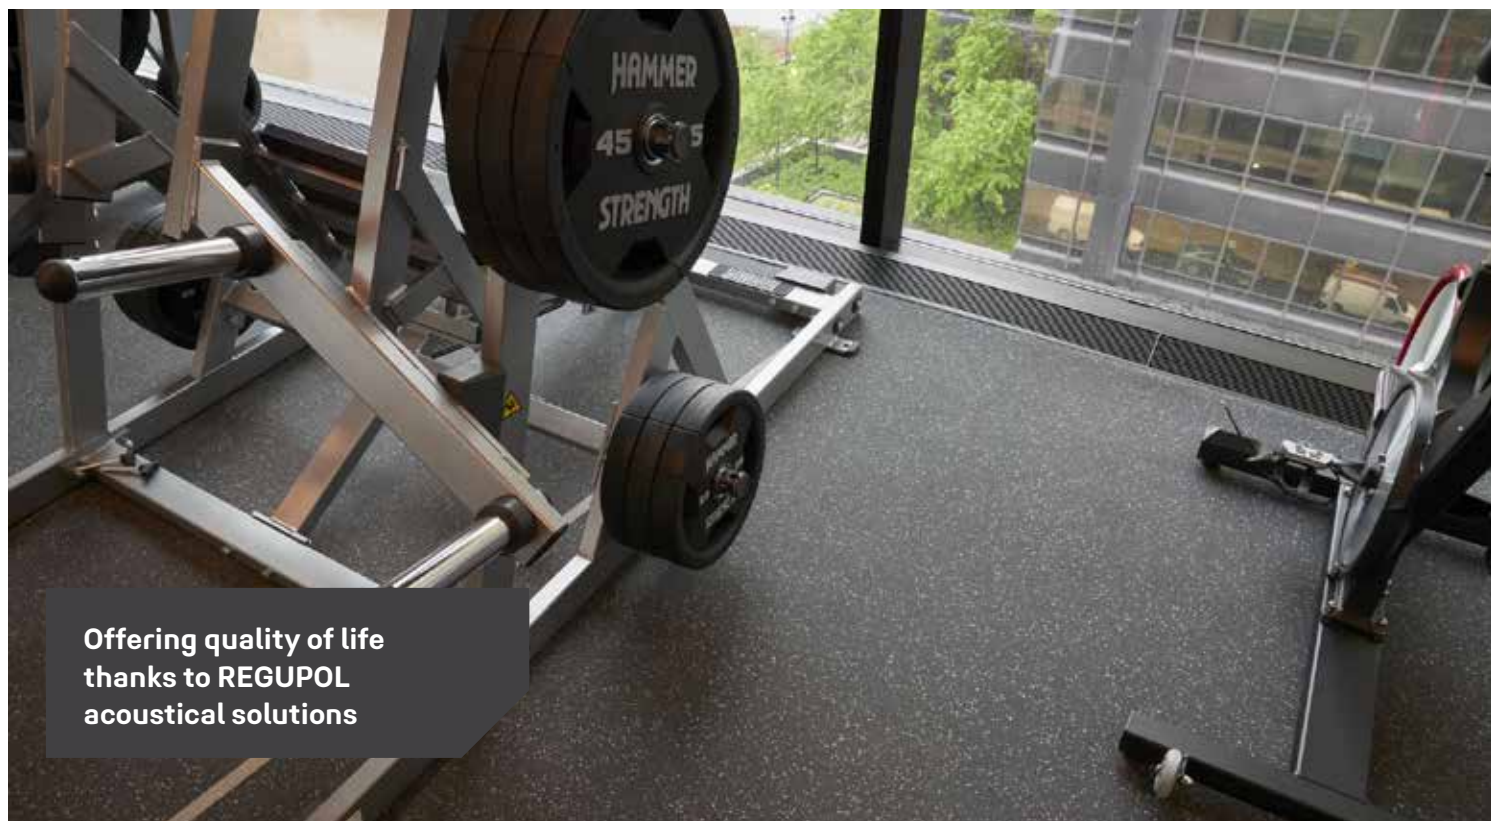

Please contact us for detailed testing information and product data.

acoustics@regupol.com acoustics.regupol.com/us