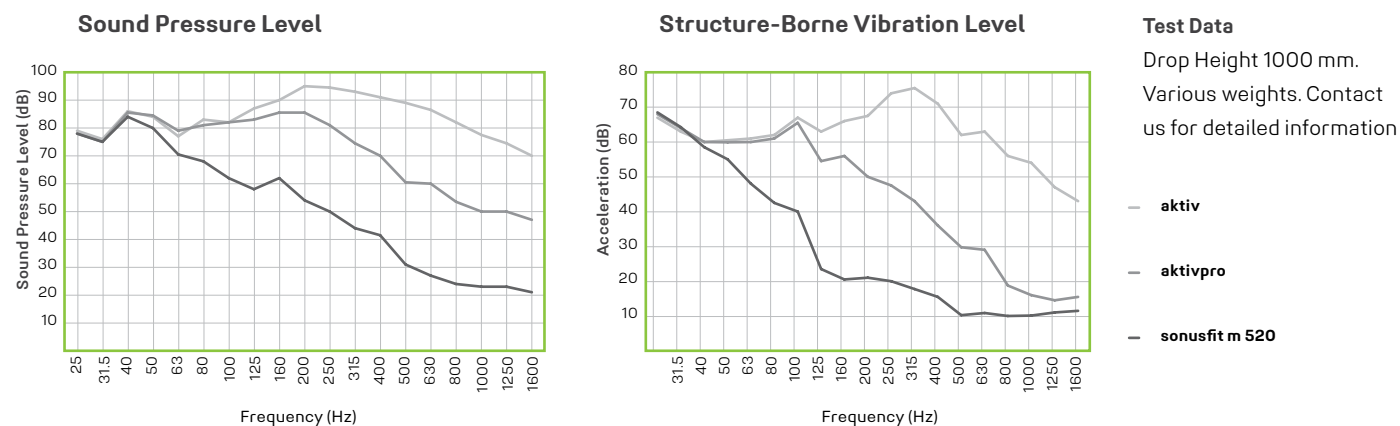

Applications:

- corporate buildings
- fitness facilities
- hotels
- malls
- mixed-use buildings
- multi-family dwellings

REGUPOL sonusfit m 520 is an engineered multi-layer system specially designed to dampen low frequency vibrations from free weights and other gym equipment, protecting the structure of the building and keeping noise levels at a minimum.

Material Composition

Sonusfit m 520 features our **REGUPOL aktiv** sports and fitness surface as its top layer. Elastomers with different dampening and spring properties combine to create an optimal training surface when extreme sound proofing and shock absorption are necessary.

PERFORMANCE COMPARISON: STANDARD GYM FLOORING VS. THE NEW REGUPOL SONUSFIT M 520