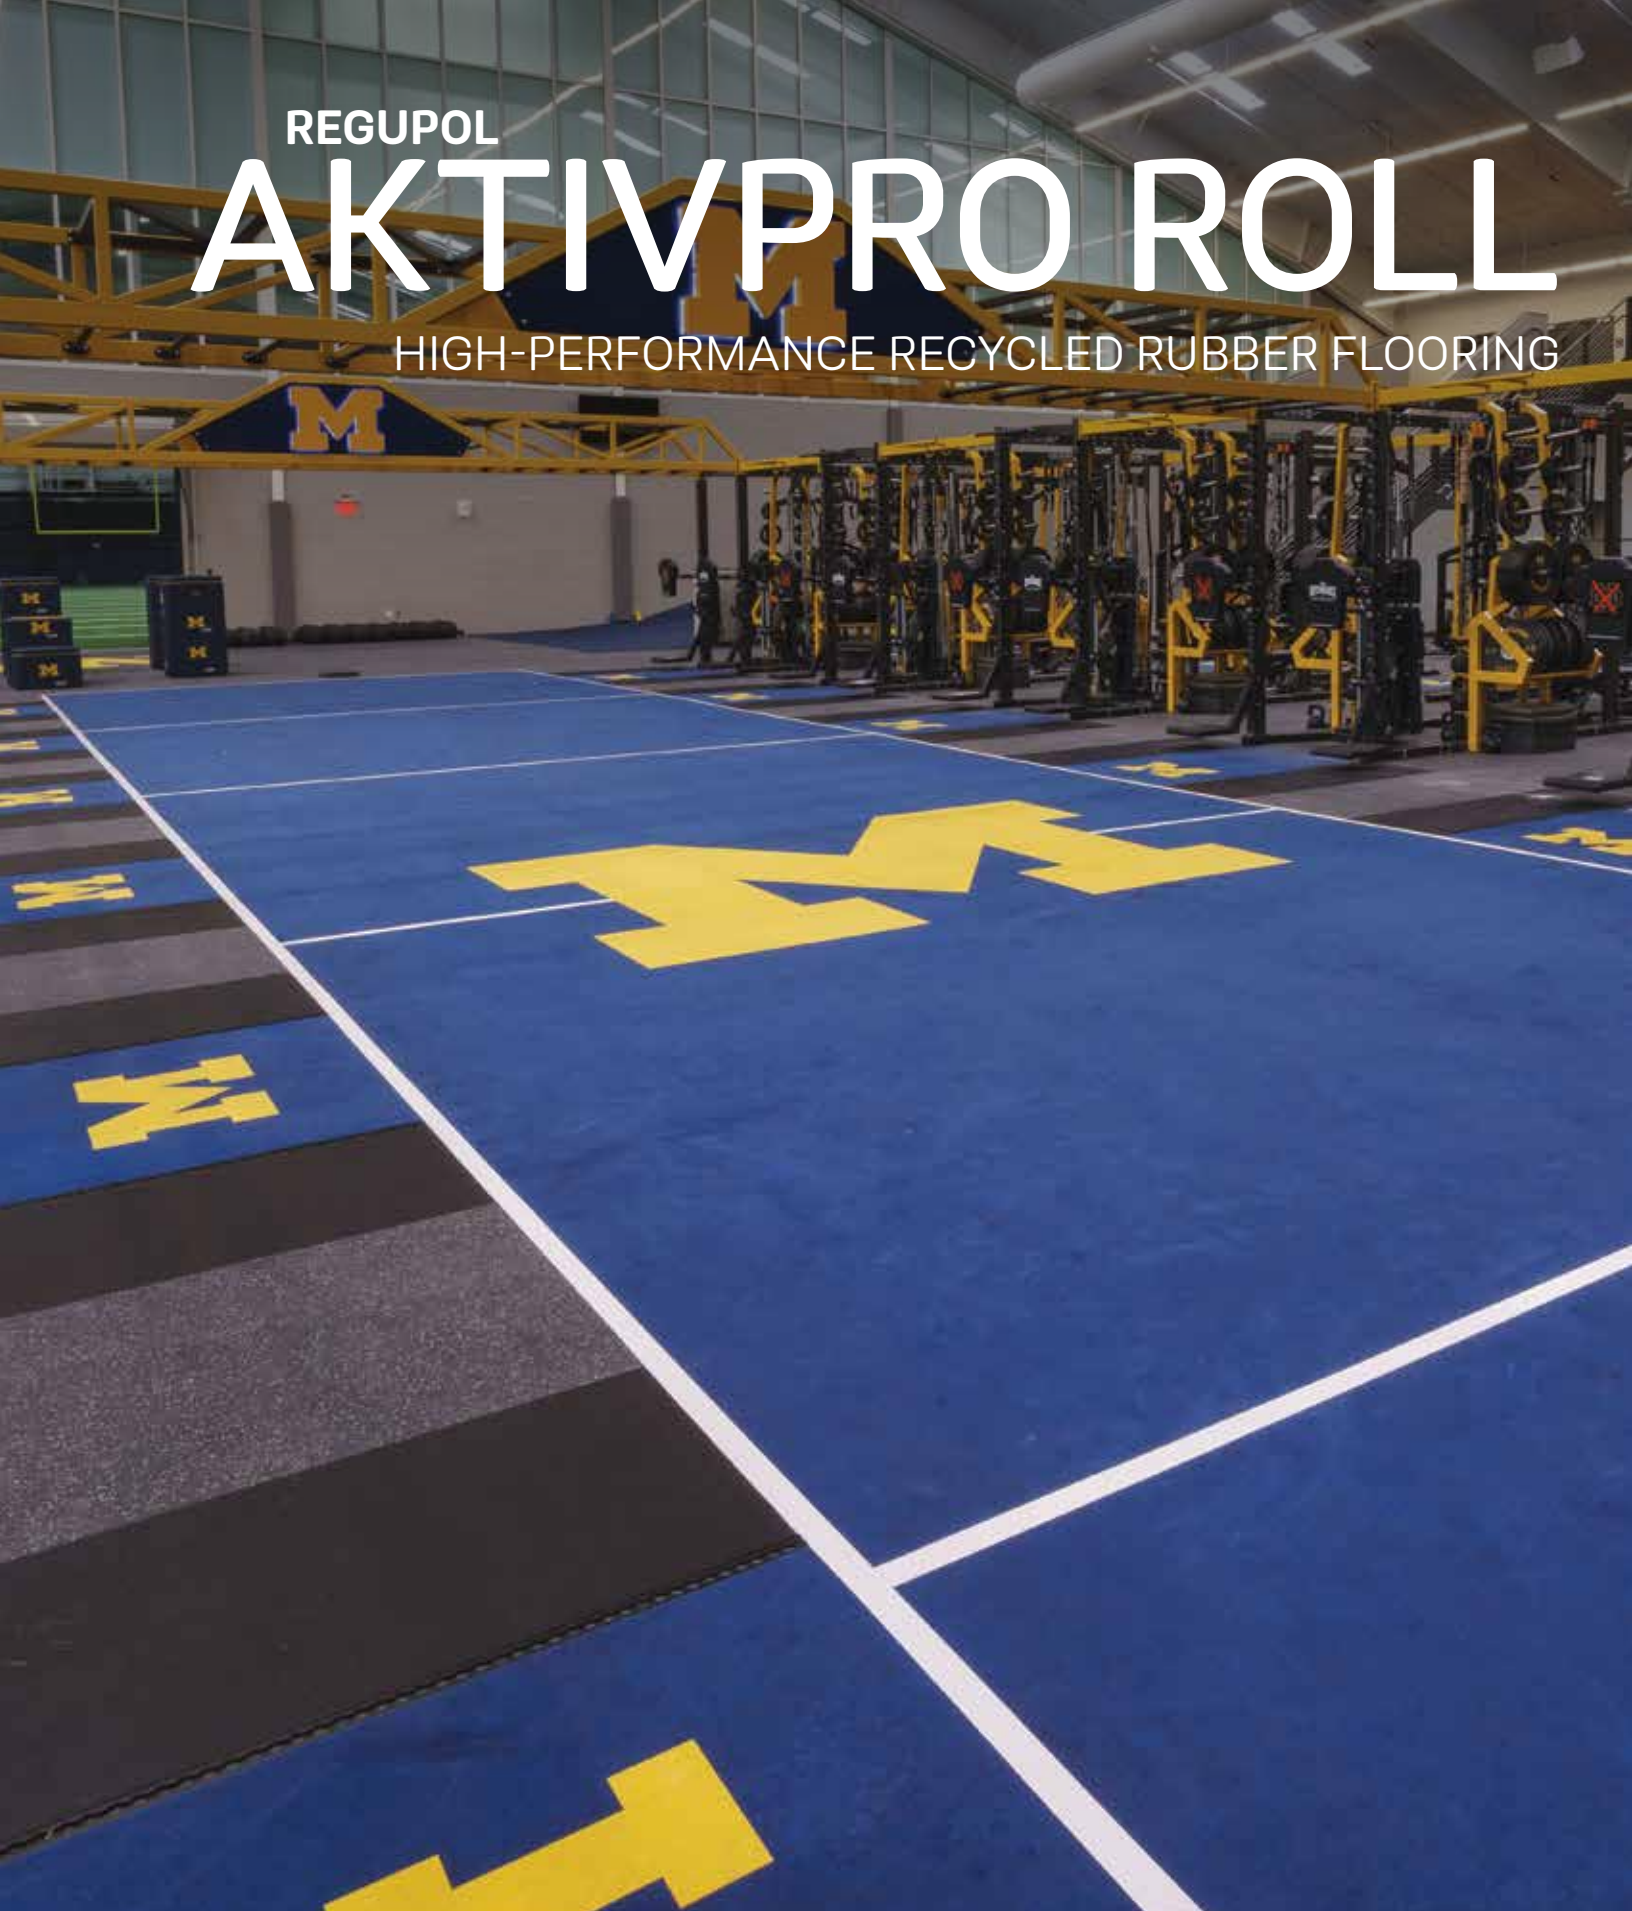

REGUPOL

AKTIVPRO ROLL

HIGH-PERFORMANCE RECYCLED RUBBER FLOORING

PERFORMANCE MEASURED IN BRILLIANT COLORS

REGUPOL aktivpro roll essential (formerly core)

APR10100
Jet Black

APR10101
Gray Hound

APR10102
Jayz Blue