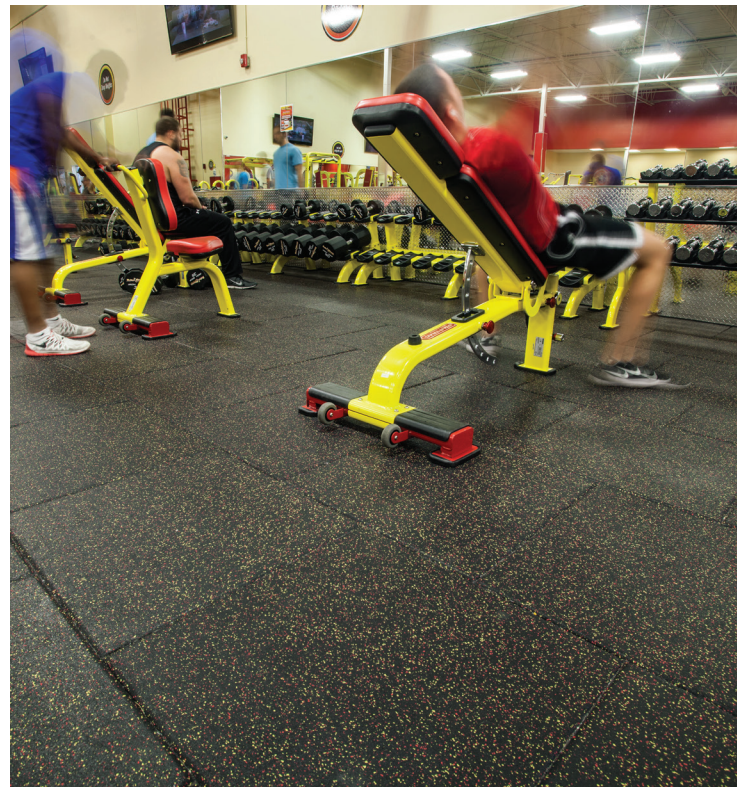

REGUPOL SPORTS RETRO FITNESS

- Location:** Stroudsburg, Pennsylvania
- Product(s):** **REGUPOL aktiv, aktivpro**
- Colors:** Black and custom blend
- Area:** 10,680 Square Feet
- Installation:** Thor Performance Products

At Retro Fitness, creating a vibrant and functional workout environment is key to providing members with a motivating fitness experience. The gym's aesthetic seamlessly blends modern design with a welcoming, energetic atmosphere, and the flooring plays a vital role in elevating this vibe. To complement this vision, Retro Fitness Stroudsburg selected **REGUPOL aktiv** for its sleek, professional look and exceptional durability. Its seamless finish not only aligns with Retro Fitness's dynamic interior design but also delivers outstanding performance, offering comfort and safety across various workout zones. Whether in cardio areas, weight rooms, or multi-purpose spaces, the flooring provides reliable slip resistance and shock absorption, ensuring a secure environment for all activities.

For specialized zones, **REGUPOL aktivpro** tiles were chosen to meet the high demands of intense, high-impact training while maintaining the space's aesthetic harmony. The **aktivpro** system creates a smooth, visually appealing layout without compromising functionality. Its premium installation ensures the gym's modern appearance is maintained, while providing the durability needed for heavy lifting and rigorous workouts. With customizable underlayment densities, **aktivpro** tiles allow Retro Fitness to fine-tune each training zone's performance, ensuring optimal support for athletes of all levels. This blend of aesthetic appeal and performance-oriented design ensures that Retro Fitness's flooring not only enhances the space but also meets the diverse needs of its members.