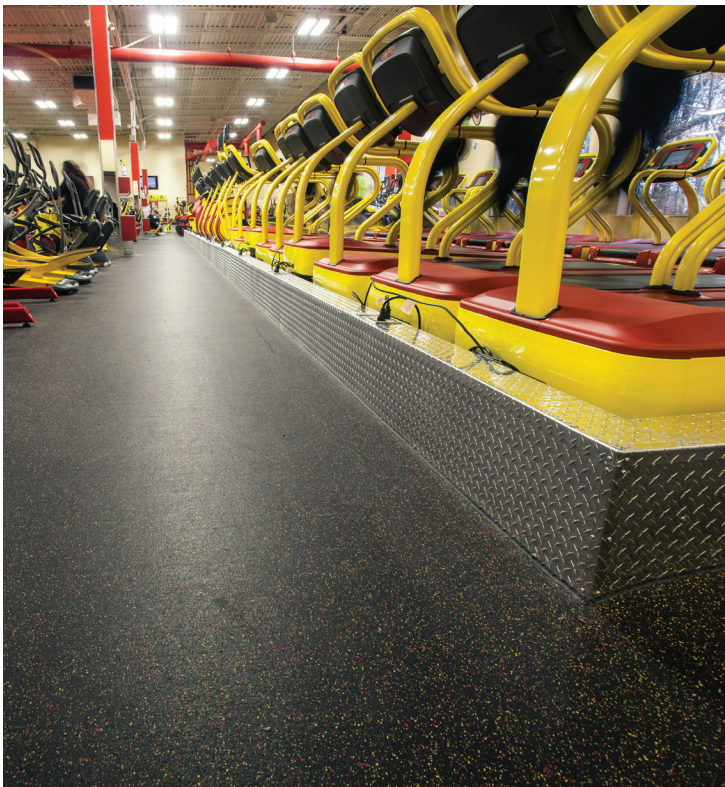

REGUPOL SPORTS RETRO FITNESS

- Location:** Stroudsburg, Pennsylvania
- Product(s):** **REGUPOL aktiv, aktivpro**
- Colors:** Black and custom blend
- Area:** 10,680 Square Feet
- Installation:** Thor Performance Products

At Retro Fitness, creating a vibrant and functional workout environment is key to providing members with a motivating fitness experience. The gym's aesthetic seamlessly blends modern design with a welcoming, energetic atmosphere, and the flooring plays a vital role in elevating this vibe. To complement this vision, Retro Fitness Stroudsburg selected **REGUPOL aktiv** for its sleek, professional look and exceptional durability. Its seamless finish not only aligns with Retro Fitness's dynamic interior design but also delivers outstanding performance, offering comfort and safety across various workout zones. Whether in cardio areas, weight rooms, or multi-purpose spaces, the flooring provides reliable slip resistance and shock absorption, ensuring a secure environment for all activities.

For specialized zones, **REGUPOL aktivpro** tiles were chosen to meet the high demands of intense, high-impact training while maintaining the space's aesthetic harmony. The **aktivpro** system creates a smooth, visually appealing layout without compromising functionality. Its premium installation ensures the gym's modern appearance is maintained, while providing the durability needed for heavy lifting and rigorous workouts. With customizable underlayment densities, **aktivpro** tiles allow Retro Fitness to fine-tune each training zone's performance, ensuring optimal support for athletes of all levels. This blend of aesthetic appeal and performance-oriented design ensures that Retro Fitness's flooring not only enhances the space but also meets the diverse needs of its members.